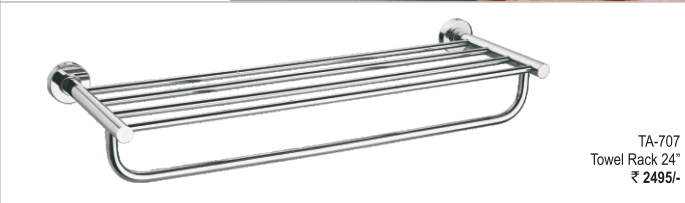

TA-702
Towel Ring
₹ 590/-

TA-703
Soap Dish
₹ 560/-

TA-704
Robe Hook
₹ 320/-

TA-705
Tumbler Holder
₹ 675/-

TA-701
Towel Rod 24"
₹ 970/-

TA-706
Paper Holder
₹ 585/-

TA-707
Towel Rack 24"
₹ 2495/-

TA-708
Bath Set (5 pcs.)
₹ 3115/-

turnip® | **Ripple** collection

TA-502
Towel Ring
₹ 705/-

TA-501
Towel Rod 24"
₹ 1305/-

TA-503
Soap Dish
₹ 995/-

TA-504
Robe Hook
₹ 540/-

TA-505
Tumbler Holder
₹ 995/-

TA-506
Paper Holder
₹ 850/-

TA-507
Towel Rack 24"
₹ 4095/-